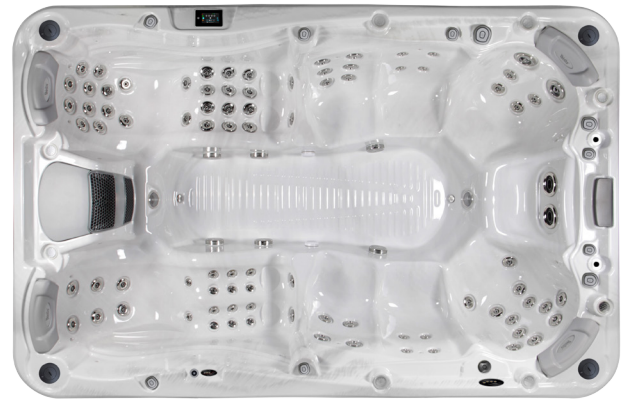

OLYMPUS

Measurements (L x W x H)	3540 x 2300 x 980 mm
Reclining / Sitting places	2 persons / 7 person
Net weight (kg) / Water volume (l)	900 kg/2331 l
Frame	Stainless steel
Side cover	HorizontSide™ UV-proof wood textured side cover
Reinforcement	Fiberglass reinforced
Insulation	Polyfoam (2 cm)
Drains	2 pcs
Power requirement	3 x 20A 230V/50Hz (400V) 1 x 48A 230V/50Hz
Control box	Gecko (IN.YT-8)
Control panel	Smart Touch
Total number of jets	88 pcs
Waterfall	1 pc
Heater	3 kW
Pumps	2 pcs 3 HP double speed 2 pcs 2 HP single speed
Circulation pump	1,2 HP circ. pump
Cartridge filter	1 MicroPlus paper filter
Water sanitization	UV-C
LED lights	24 pcs LED + Central
Headrests	4 pcs
Aquasoul™ Pro 4.1 POP-UP sound system	Fix
SmartPhone app with wifi connection	Yes
Aromatic therapy	Liquid Aroma
Thermo cover	Yes
Pulsar	Fix
Auxiliary control panel	1 + 4 buttons
Heat changer preparation	Fix

**INCLUDE:
AQUASOUL
AUDIO SYSTEM
WITH FM
RADIO**

Options: Scandinavian insulation (3,5 cm)
Lighting jets
Vario Pods

*The recommended retail prices were calculated with an average of 20% VAT