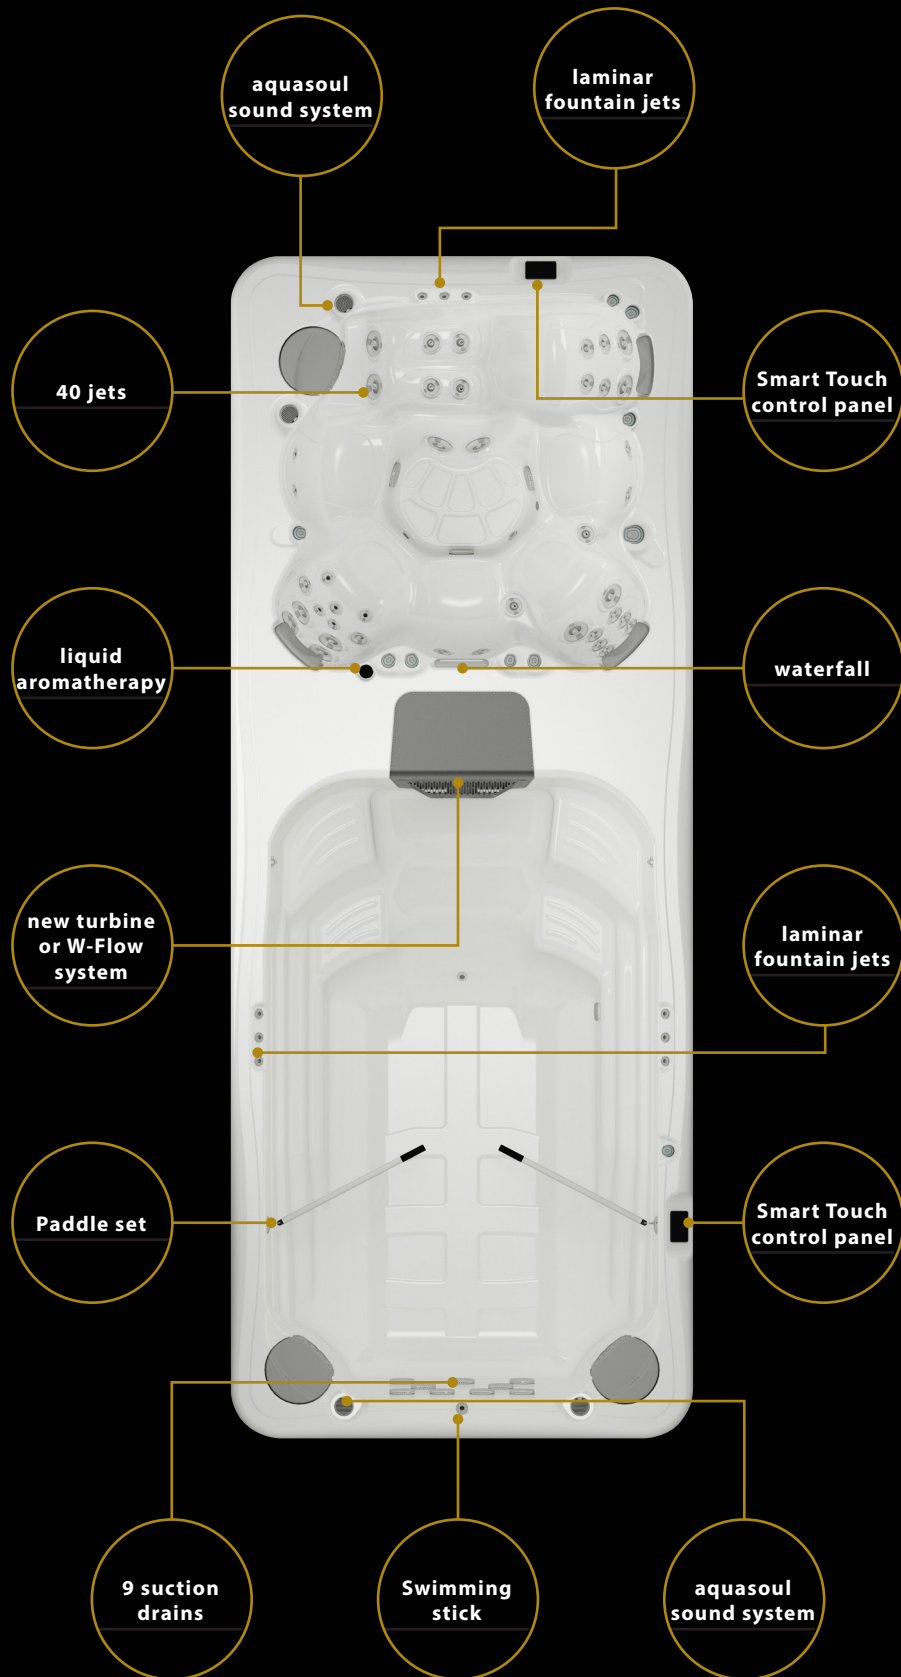

Options: Scandinavian insulation (3,5 cm)
Lighting jets
Paddle
Aquasoul™ Pro 4.1 sound system

AMAZONAS TURBINE

Measurements (L x W x H)	5460 x 2300 x 1500 mm
Sitting places	3 person
Net weight (kg) / Water volume (l)	970 kg/7 342 l
Frame	Stainless steel
Side cover	HorizontSide™ UV-proof wood textured side cover
Reinforcement	Fiberglass reinforced
Insulation	Polyfoam (2 cm)
Drains	1 pcs
Power requirement (swim spa)	3x16A 230V50Hz (400V) 1x25A 230V50Hz
Control box	Gecko (IN.YE-5)
Control panel	Smart Touch
Total number of jets	36 pcs
Waterfall	1 pc
Heater	3 kW
Pumps (hydromassage)	1 x 3 HP double speed
Pumps (swim spa)	W-Power Turbine 50-160 m³/h + 1,2 HP Circ. Pump
Cartridge filter	3 MicroPlus paper filter
Water sanitization	UV-C
LED lights	25 pcs pcs LED + Central
Headrests	2 pcs
SmartPhone app with wifi connection	Yes
Thermo cover	Yes
Swimming stick	Fix
Heat exchanger preparation	Fix
Aux panel	1 button

Options: Scandinavian insulation (3,5 cm)
Lighting jets
Paddle
Aquasoul™ Pro 4.1 sound system

RIO GRANDE 2019

NEW PERSPECTIVES

Recommended retail price*

27 999 €

Recommended retail price*

31 999 €

RIO GRANDE 2019 W-FLOW SYSTEM