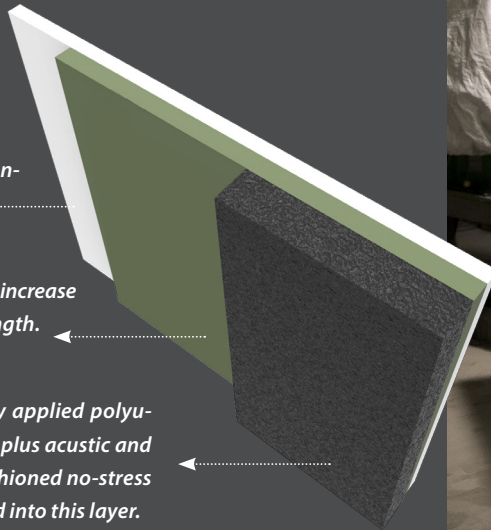

Poli-MAX™ reinforcement

- Highly effective sound insulation, probably the quietest Spas available – take a spa whenever it pleases you and it won't annoy the neighbours!

- Highly effective heat insulation – which means a longer time between heating intervals - reduced electric ity costs!

- Ecologically sound product, easily degradable, (unlike fibreglass it does not give off any hazardous styrol gas). Thus it is not classes as hazardous and meets all relevant EU standards.

Acrylic outer surface with antimicrobial treatment.

ABS polymer layer to further increase impact resistance and strength.

Medium density robotically applied polyurethane for added strength plus acoustic and thermal insulation. The cushioned no-stress support pads are embedded into this layer.

POLYFOAM INSULATION WITH HEAT-MIRROR FOIL

All the internal surfaces of the cabinet and floor pan are completely covered in our heat mirror insulated foil. This not only stops precious heat energy from escaping, but actually reflects the waste heat from the pump motors back into the plumbing. This “free” heat energy is therefore transferred back into the spa water, significantly reducing running costs. We call this dynamic reflective barrier insulation.