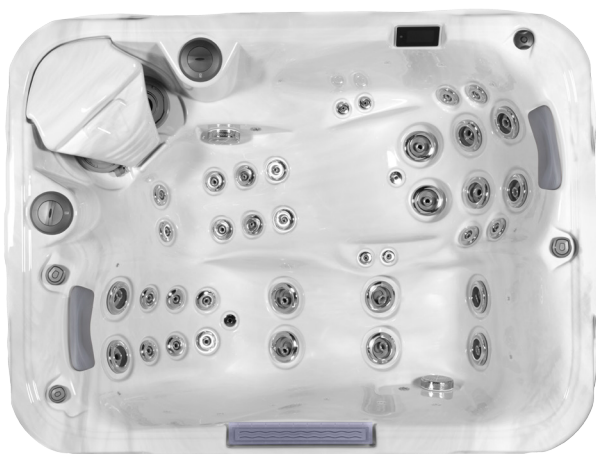

Recommended retail price*

8 999 €

EXPLORER

Measurements (L x W x H)	2130 x 1600 x 970 mm
Reclining	2 persons
Net weight (kg) / Water volume (l)	300 kg/574 liters
Frame	WPS
Side cover	StarSide™ UV-proof wood textured side cover
Reinforcement	Poli-MAX™
Insulation	Polyfoam (2 cm)
Drains	2 pcs
Power requirement	3 x 16A 230V/50Hz (400V) 1 x 25A 230V/50Hz
Control box	Gecko (IN.YE-3)
Control panel	Smart Touch
Total number of jets	36 pcs
Waterfall	1 pc
Heater	3 kW
Pumps	2 pcs 2 HP single speed
Circulation pump	W-EC Pump (0,19 kW)
Cartridge filter	2 MicroPlus paper filter
Water sanitization	UV-C
LED lights	16 pcs LED + Central + StarLight™ corner element lighting
Headrests	2 pcs
Aromatic therapy	Liquid Aroma
AQUASOUL™ Pro 2.1 POP-UP sound system	Fix
SmartPhone app with wifi connection	Yes
Thermo cover	Yes

INCLUDE:
AQUASOUL
AUDIO SYSTEM
WITH FM
RADIO

Options: Scandinavian insulation (3,5 cm)
In.Clear water sanitization
Lighting jets
HorizontalSide™ UV-proof wood textured side cover

Recommended retail price*

11 999 €