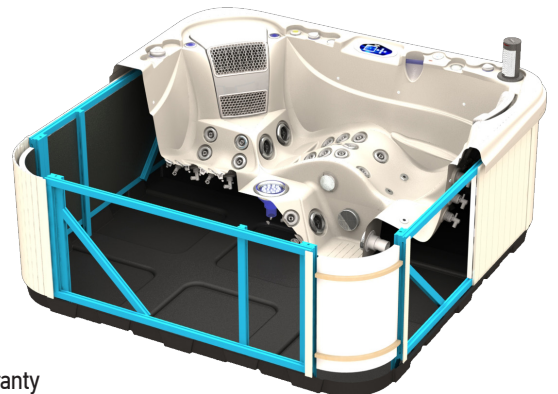

10
years

warranty on the Shell structure of the SPA

3
years

no leak plumbing warranty

3
years

warranty on the Cabinet of the SPA

3
years

on the control box and the display module