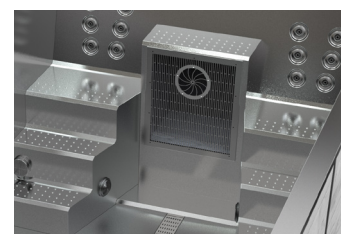

Options: Scandinavian insulation (3,5 cm)
Lighting jets