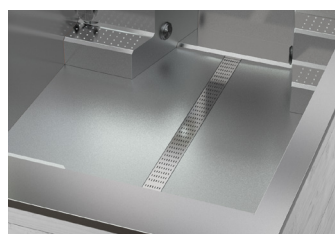

Options: Scandinavian insulation (3,5 cm)
Lighting jets