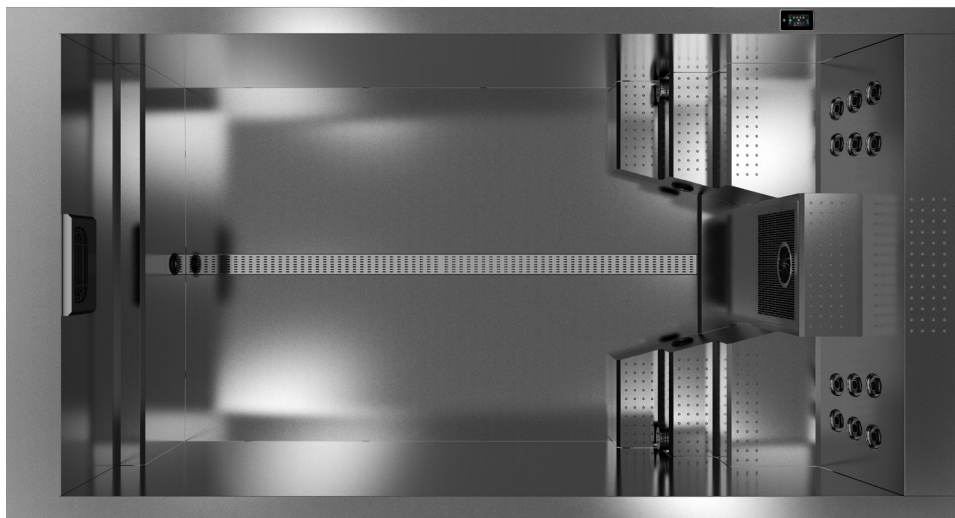

Recommended retail price*

32 999 €

Options: Scandinavian insulation (3,5 cm)
Lighting jets

*The recommended retail prices were calculated with an average of 20% VAT

KONGO

Measurements (L x W x H)	4280 x 2300 x 1430 mm
Sitting places	2 person
Net weight (kg) / Water volume (l)	1100 kg/9114 l
Frame	Stainless steel
Side cover	HorizontSide™ UV-proof wood textured side cover
Insulation	Polyfoam (2 cm)
Drains	floor drain
Power requirement	1 x 32A 230V/ 50Hz 1 x 20A 230V/ 50Hz
Control box	Gecko (IN.YE-3)
Control panel	Smart Touch
Total number of jets	12 pcs
Heater	3 kW
Pumps	1 pc 2 HP single speed + 1,2 HP Circ. pump
Turbine	W-Power Turbine 50-160 m ³ /h
Cartridge filter	2 MicroPlus paper filter
Water sanitization	UV-C
LED lights	Central
SmartPhone app with wifi connection	Yes
Thermo cover	Yes
Heat changer preparation	Fix
Equipotential grid	Fix