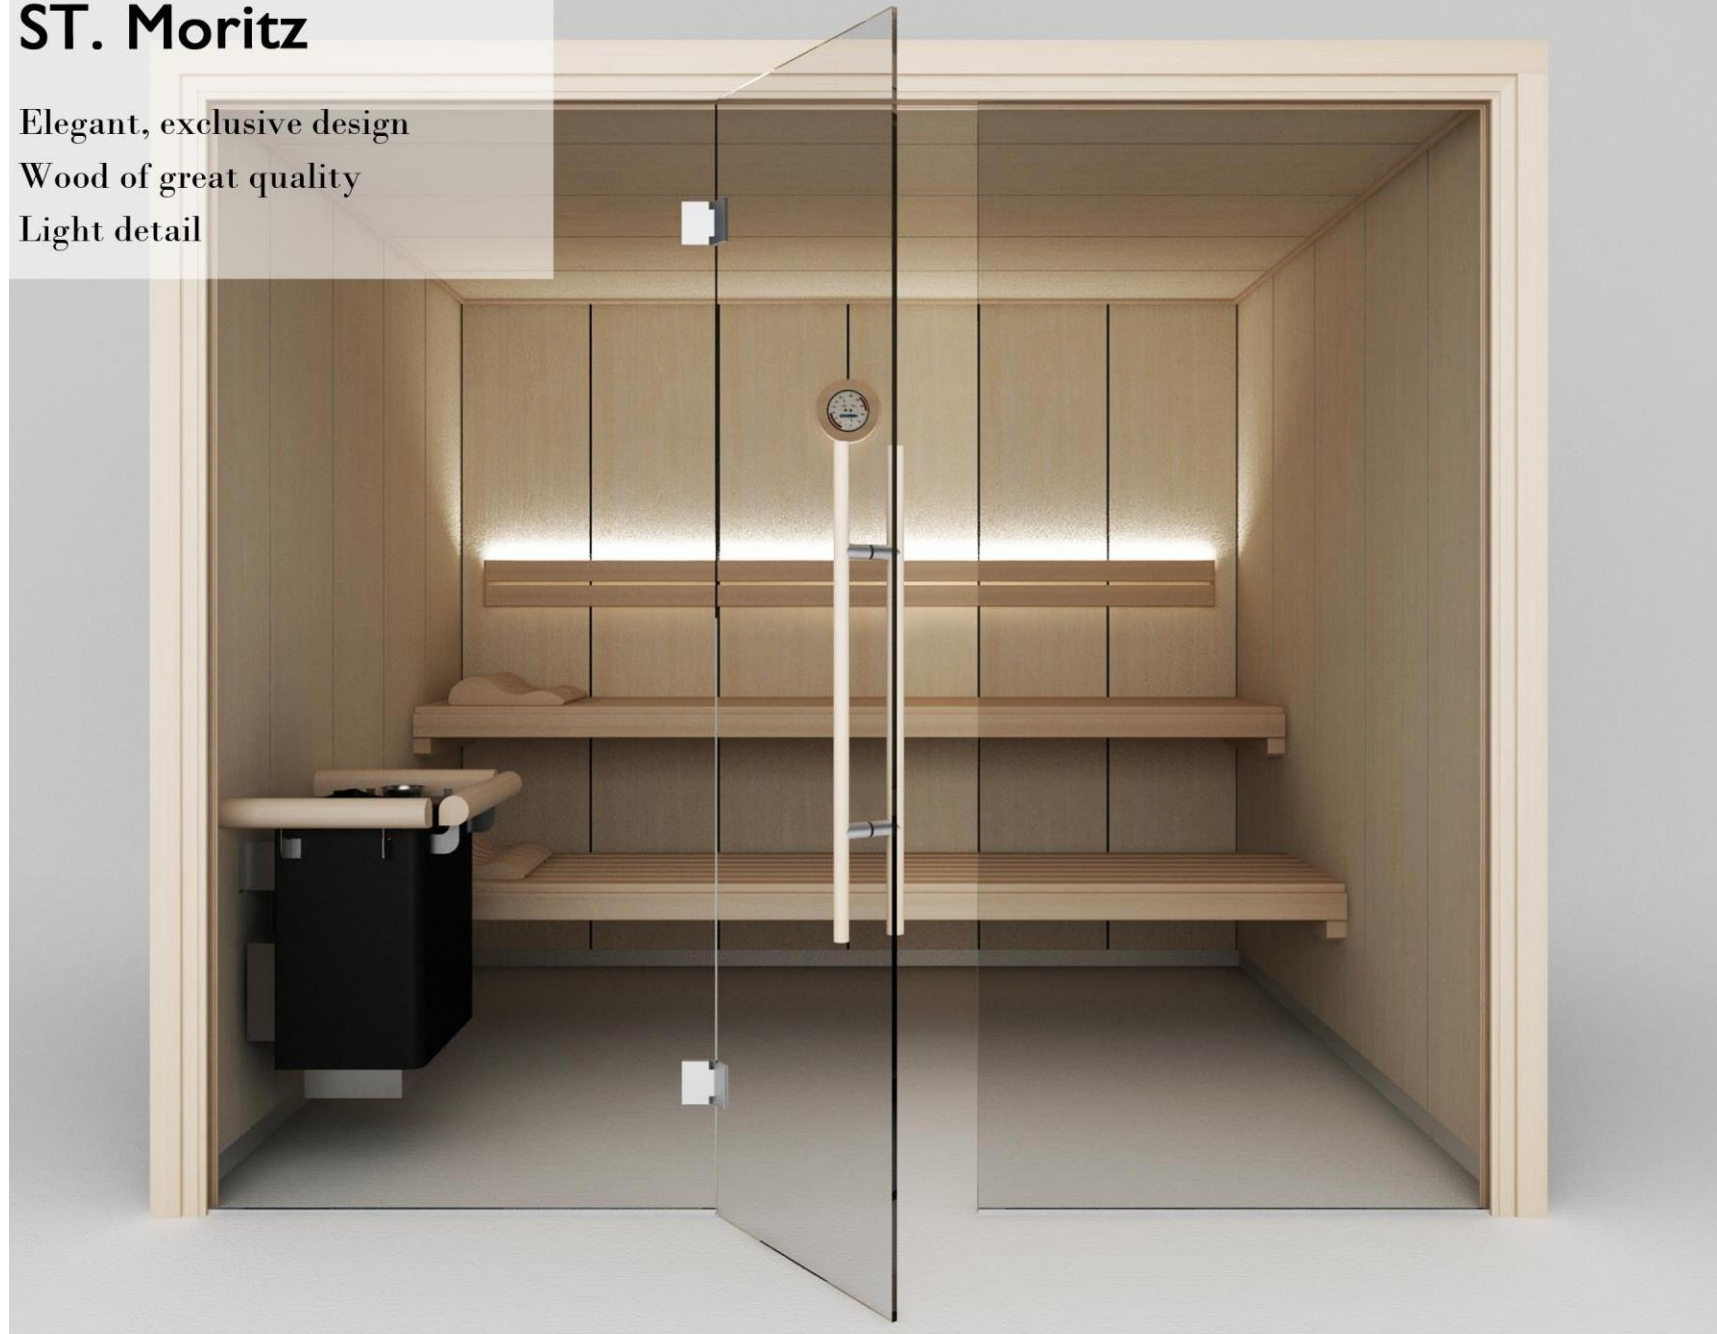

| Model 3

Innsbruck

Elegant, complete design

Wood of great quality

Excellent detail

- Wide vertical Hemlock panels
- Front of benches, back rests and head rests made from Abachi
- Secured transpered glass
- Ceiling with LED chromotherapy
- Control panel with: temperature regulator, timer to control lighting

| Model 4

ST. Moritz

Elegant, exclusive design

Wood of great quality

Light detail

- Wide vertical Hemlock panels
- Console benches and back rests of Abachi
- Secured transpered glass
- LED lighting
- Control panel with: temperature regulator, timer to control lighting