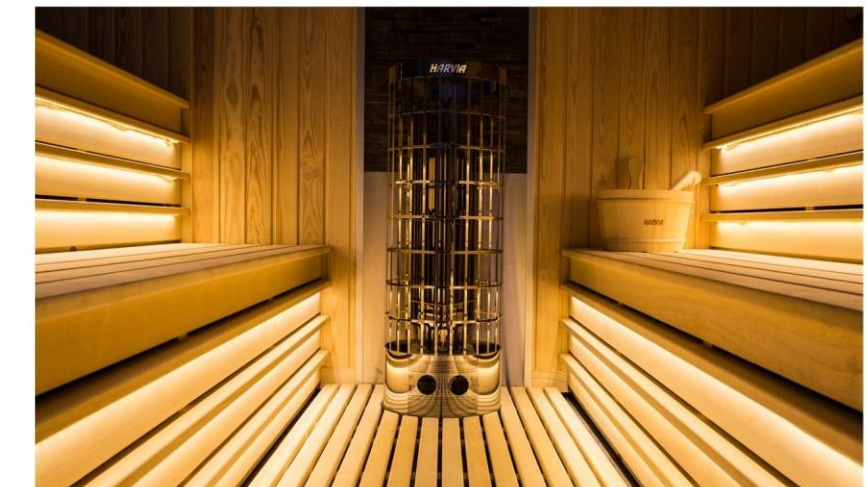

- White pine wall panels
- Benches and back rests of Abachi
- Secured transparent glass
- Elegant Harvia heater
- LED light