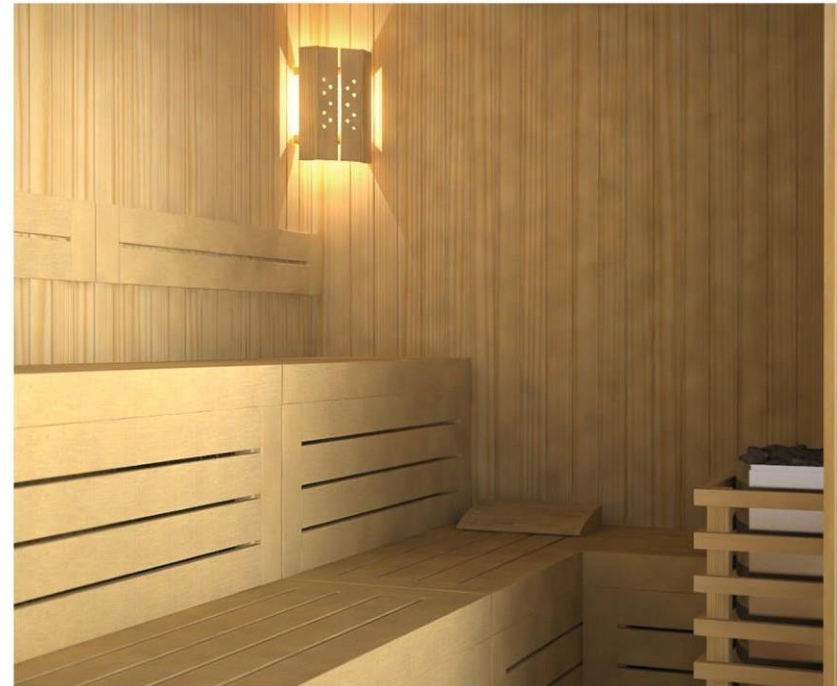

- White pine wall panels
- Benches and back rests of Abachi
- Heater barrier of Abachi
- Secured bronze glass door
- Lamp shade of Abachi
- Harvia wall-mounted electric heater
- Option for glass front side