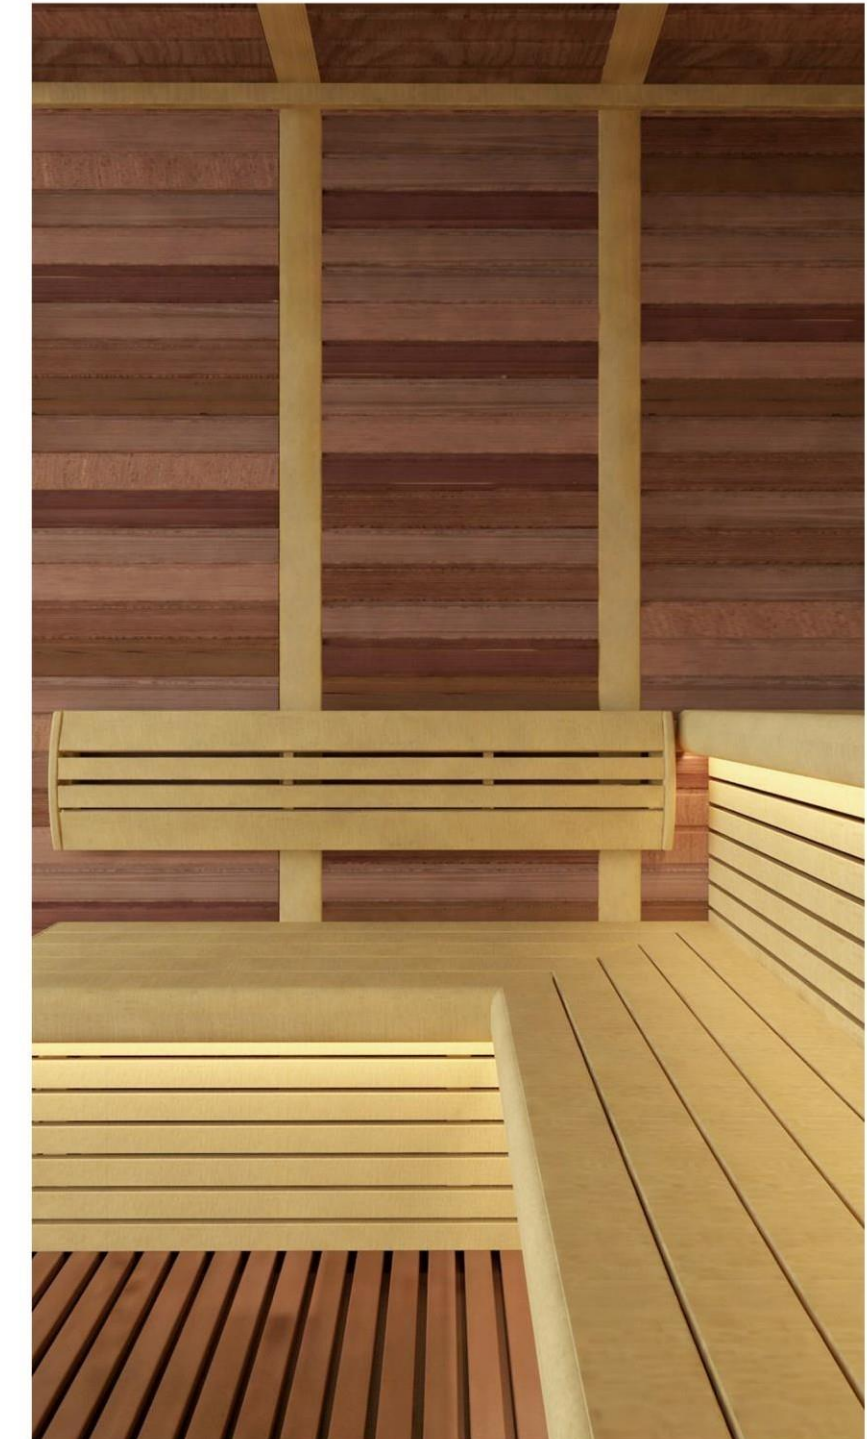

Lobos

Clear design

Wood of great quality

Elegant detail

- Hemlock plywood panels
- Benches and back rests of Abachi
- Secured transparent glass
- Harvia premium sauna heater
- LED light

| Model 7

Standart

Classic design

| Model 8

Sanama

Exciting design

Wood of great quality

Excellent detail

- Salt bricks wall panels with LED light
- Red Chedar wall panels
- Benches and back rests of Abachi
- Secured transperant glass
- Salt generator

* Salt generator mounted in separate room

MODEL	STANDART SIZES	SAUNA PANELS				
		Hemlock plywood	Nordic Spruce	White Pine	Thermo Aspen/Alder	Red Chedar
 Honey	180 x 180 x 212cm 233 x 180 x 212cm 233 x 233 x 212cm 285 x 233 x 212cm 285 x 285 x 212cm	Basic	N/A	N/A	N/A	N/A
 Bella	180 x 180 x 210cm 230 x 180 x 210cm 230 x 230 x 210cm 280 x 230 x 210cm	Basic	N/A	N/A	N/A	N/A
 Innsbruck	200 x 200 x 210cm 250 x 200 x 210cm 250 x 250 x 210cm 300 x 250 x 210cm	Basic	N/A	N/A	N/A	N/A
 St. Moritz	200 x 200 x 210cm 250 x 200 x 210cm 250 x 250 x 210cm 300 x 250 x 210cm	Basic	N/A	N/A	N/A	N/A
 Miramonte	250 x 200 x 210cm 250 x 250 x 210cm 300 x 250 x 210cm 300 x 300 x 210cm	N/A	Optional	Basic	Optional	Optional
 Lobos	134 x 254 x 210cm 194 x 194 x 210cm 254 x 254 x 210cm	Basic	N/A	N/A	N/A	N/A
 Standart	150 x 150 x 210cm 200 x 150 x 210cm 200 x 200 x 210cm 250 x 200 x 210cm 250 x 250 x 210cm	N/A	Basic	Optional	Optional	Optional
 Sanama	150 x 150 x 210cm 218 x 150 x 210cm 218 x 218 x 210cm 286 x 218 x 210cm	N/A	Optional	Optional	Optional	Basic