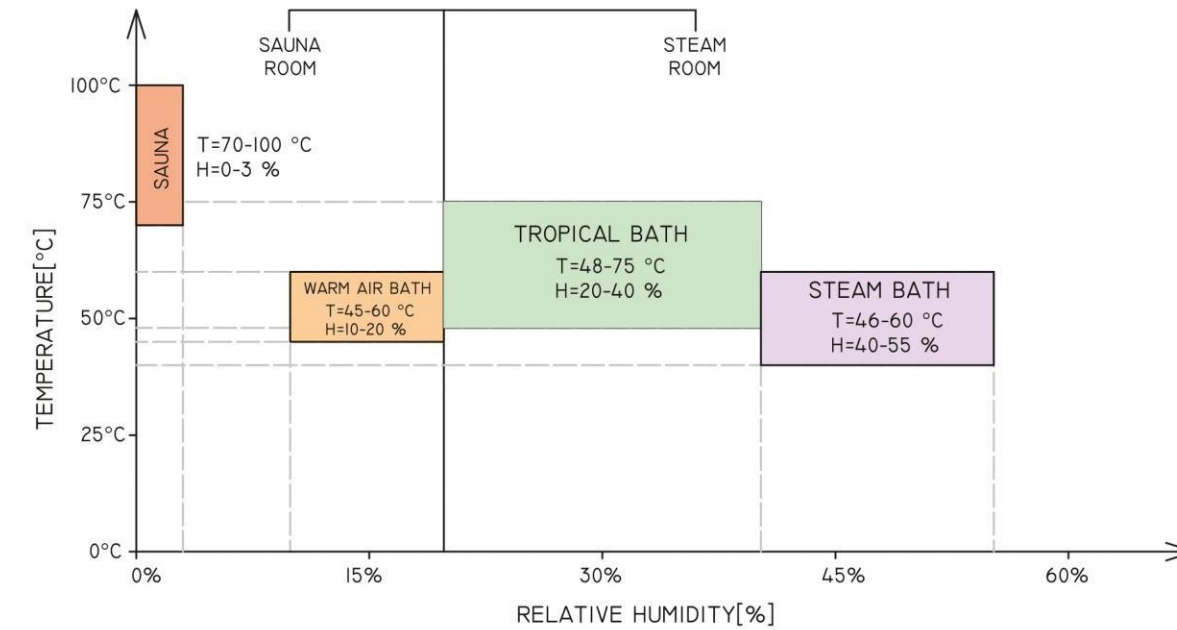

SPA FACILITIES CLIMATE CONTROL CHART

As Fluidra understands it today, the term wellness covers the concept of the overall feeling of health that brings the body, mind and spirit into balance. The term comes from the words “well-being”, “fitness” and “happiness”. Thanks to the warm environment in the heat area in conjunction with facilities such as a sauna, salt room and the chromotherapy features that can be added to them, stress is reduced, the aspect of our skin improves, the ageing of skin is delayed, and different illnesses of the respiratory tract and allergies can be treated, as they trigger a mechanism in our bodies whose action has clear positive effects.