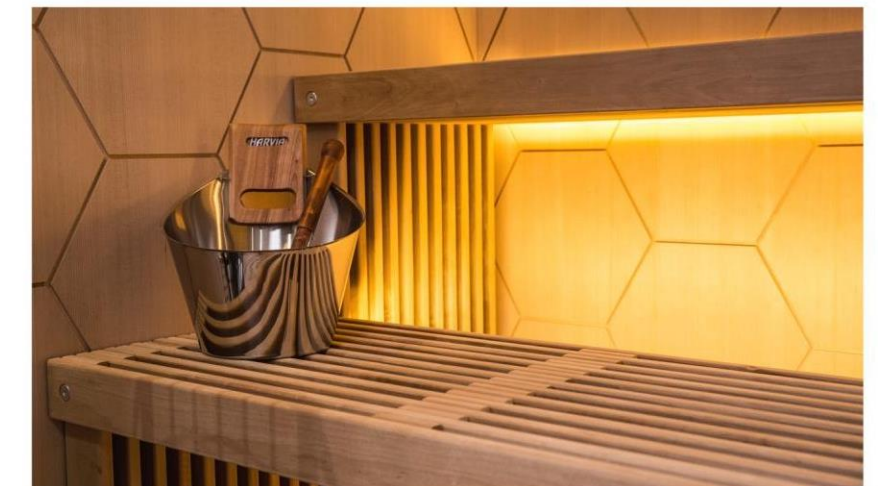

FEEL THE PLEASURE OF BEAUTIFUL DESIGN

| Model 1

Honey

Innovative, beautiful design

Wood of great quality

Excellent detail

- Hemlock plywood panels
- Benches of Thermo Aspen
- Secured transparent glass
- Exclusive sauna heater
- LED light

SPA FACILITIES CLIMATE CONTROL CHART

As Fluidra understands it today, the term wellness covers the concept of the overall feeling of health that brings the body, mind and spirit into balance. The term comes from the words “well-being”, “fitness” and “happiness”. Thanks to the warm environment in the heat area in conjunction with facilities such as a sauna, salt room and the chromotherapy features that can be added to them, stress is reduced, the aspect of our skin improves, the ageing of skin is delayed, and different illnesses of the respiratory tract and allergies can be treated, as they trigger a mechanism in our bodies whose action has clear positive effects.