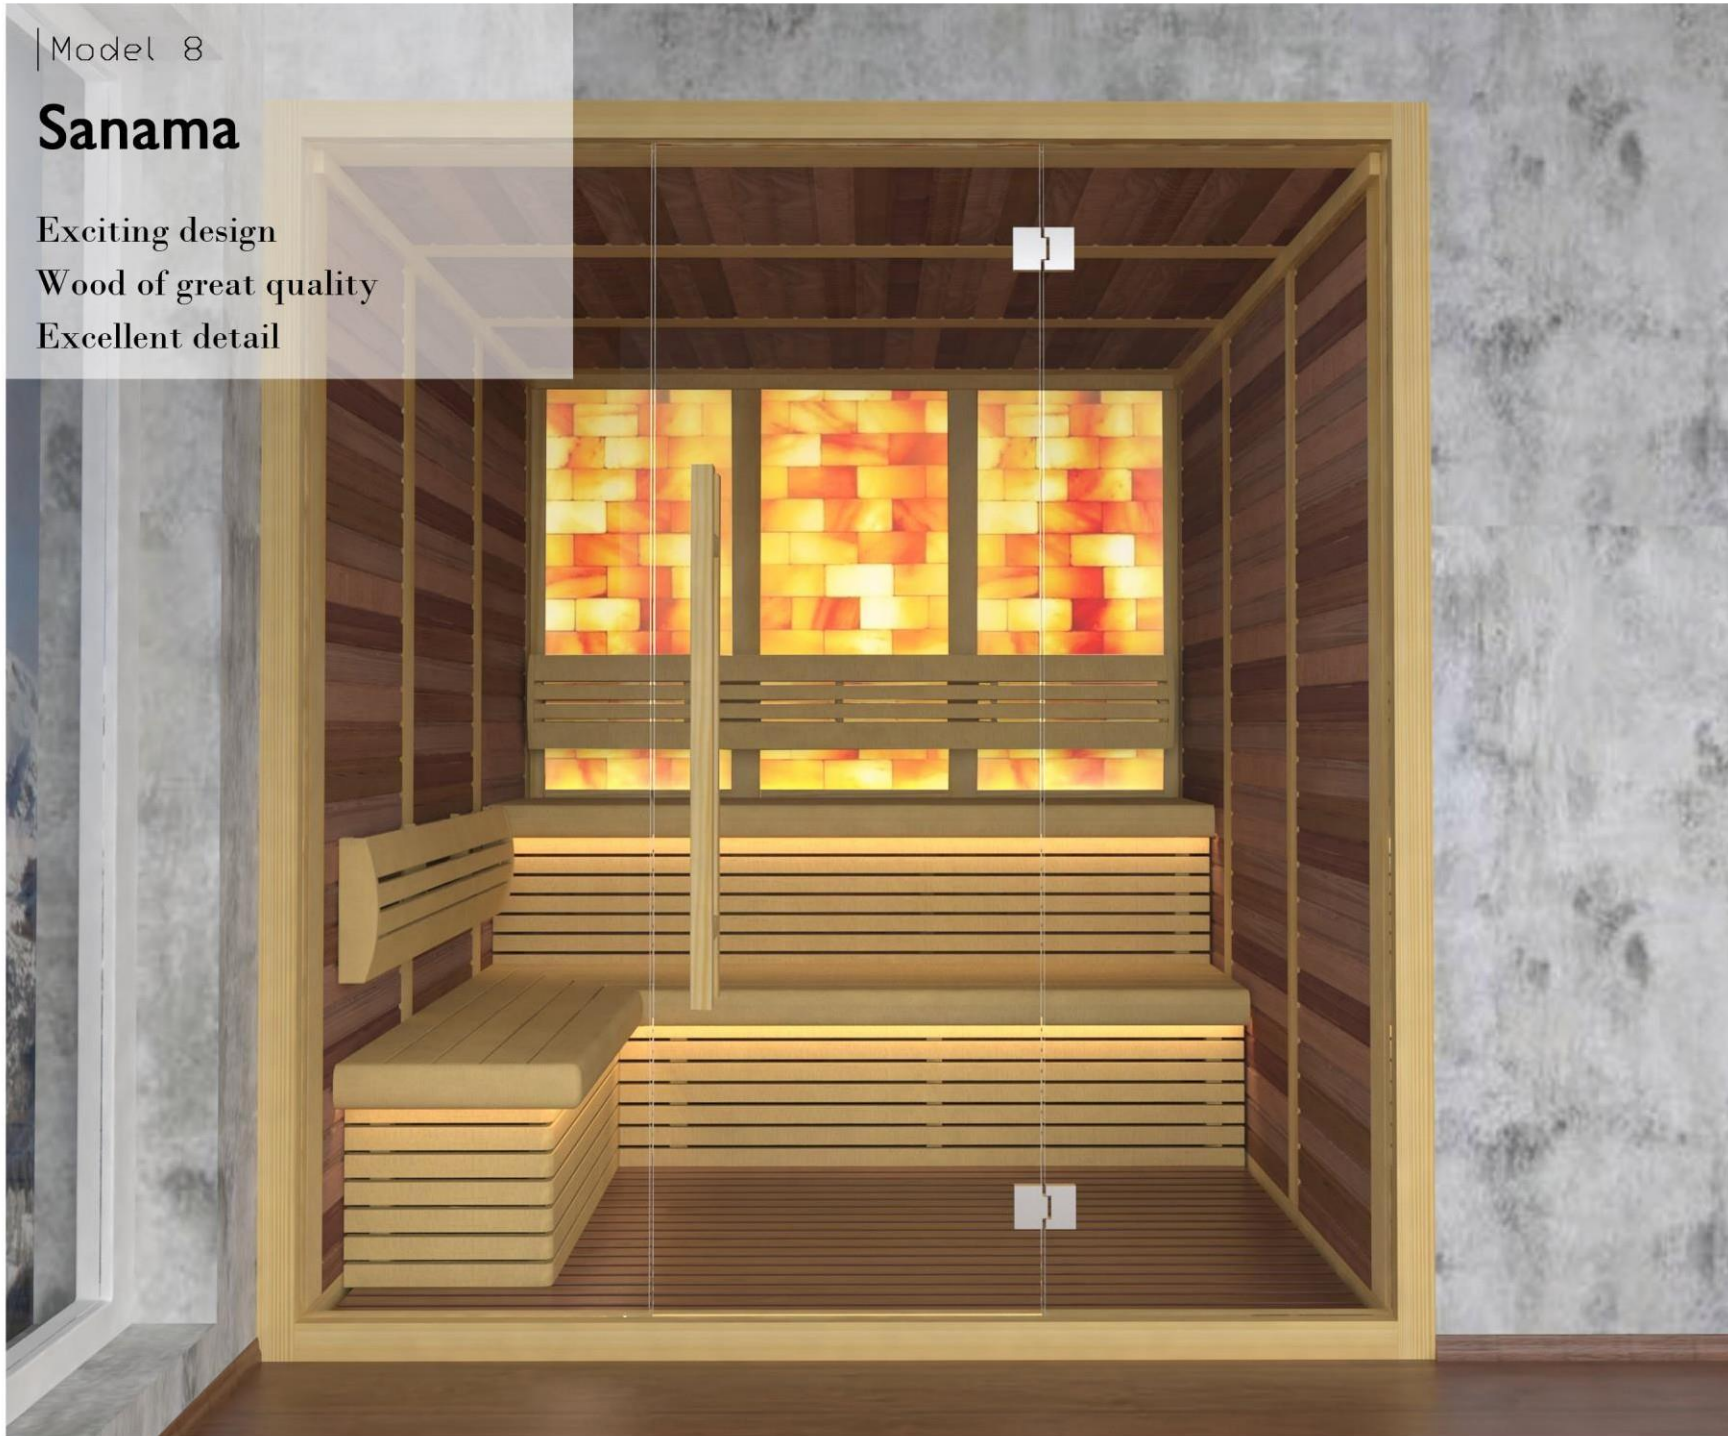

| Model 8

Sanama

Exciting design

Wood of great quality

Excellent detail