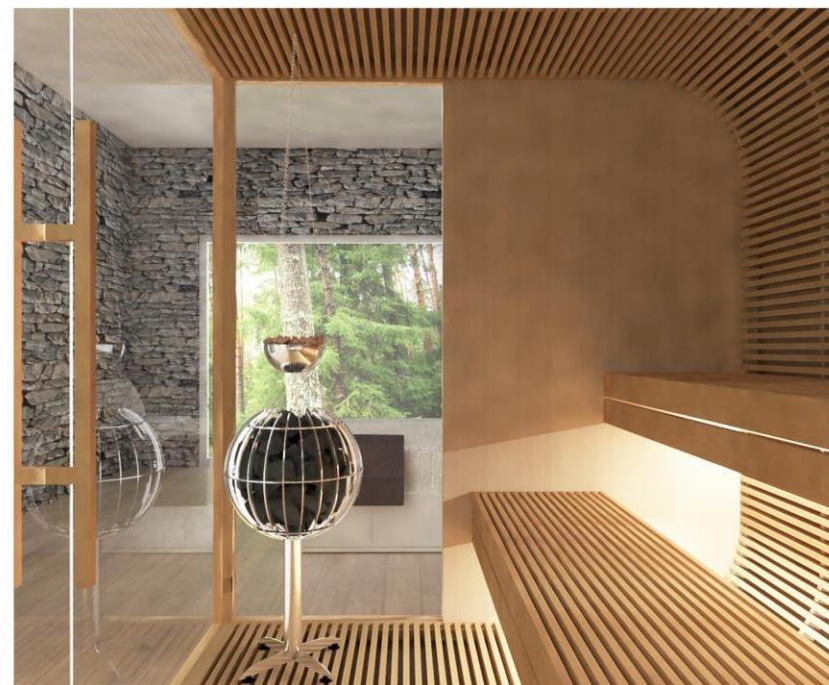

FEEL THE PLEASURE OF BEAUTIFUL DESIGN

| Model 1

Honey

Innovative, beautiful design

Wood of great quality

Excellent detail

- Hemlock plywood panels
- Benches of Thermo Aspen
- Secured transparent glass
- Exclusive sauna heater
- LED light

| Model 3

Innsbruck

Elegant, complete design

Wood of great quality

Excellent detail

- Wide vertical Hemlock panels
- Front of benches, back rests and head rests made from Abachi
- Secured transpered glass
- Ceiling with LED chromotherapy
- Control panel with: temperature regulator, timer to control lighting

| Model 4

ST. Moritz

Elegant, exclusive design

Wood of great quality

Light detail

- Wide vertical Hemlock panels
- Console benches and back rests of Abachi
- Secured transpered glass
- LED lighting
- Control panel with: temperature regulator, timer to control lighting