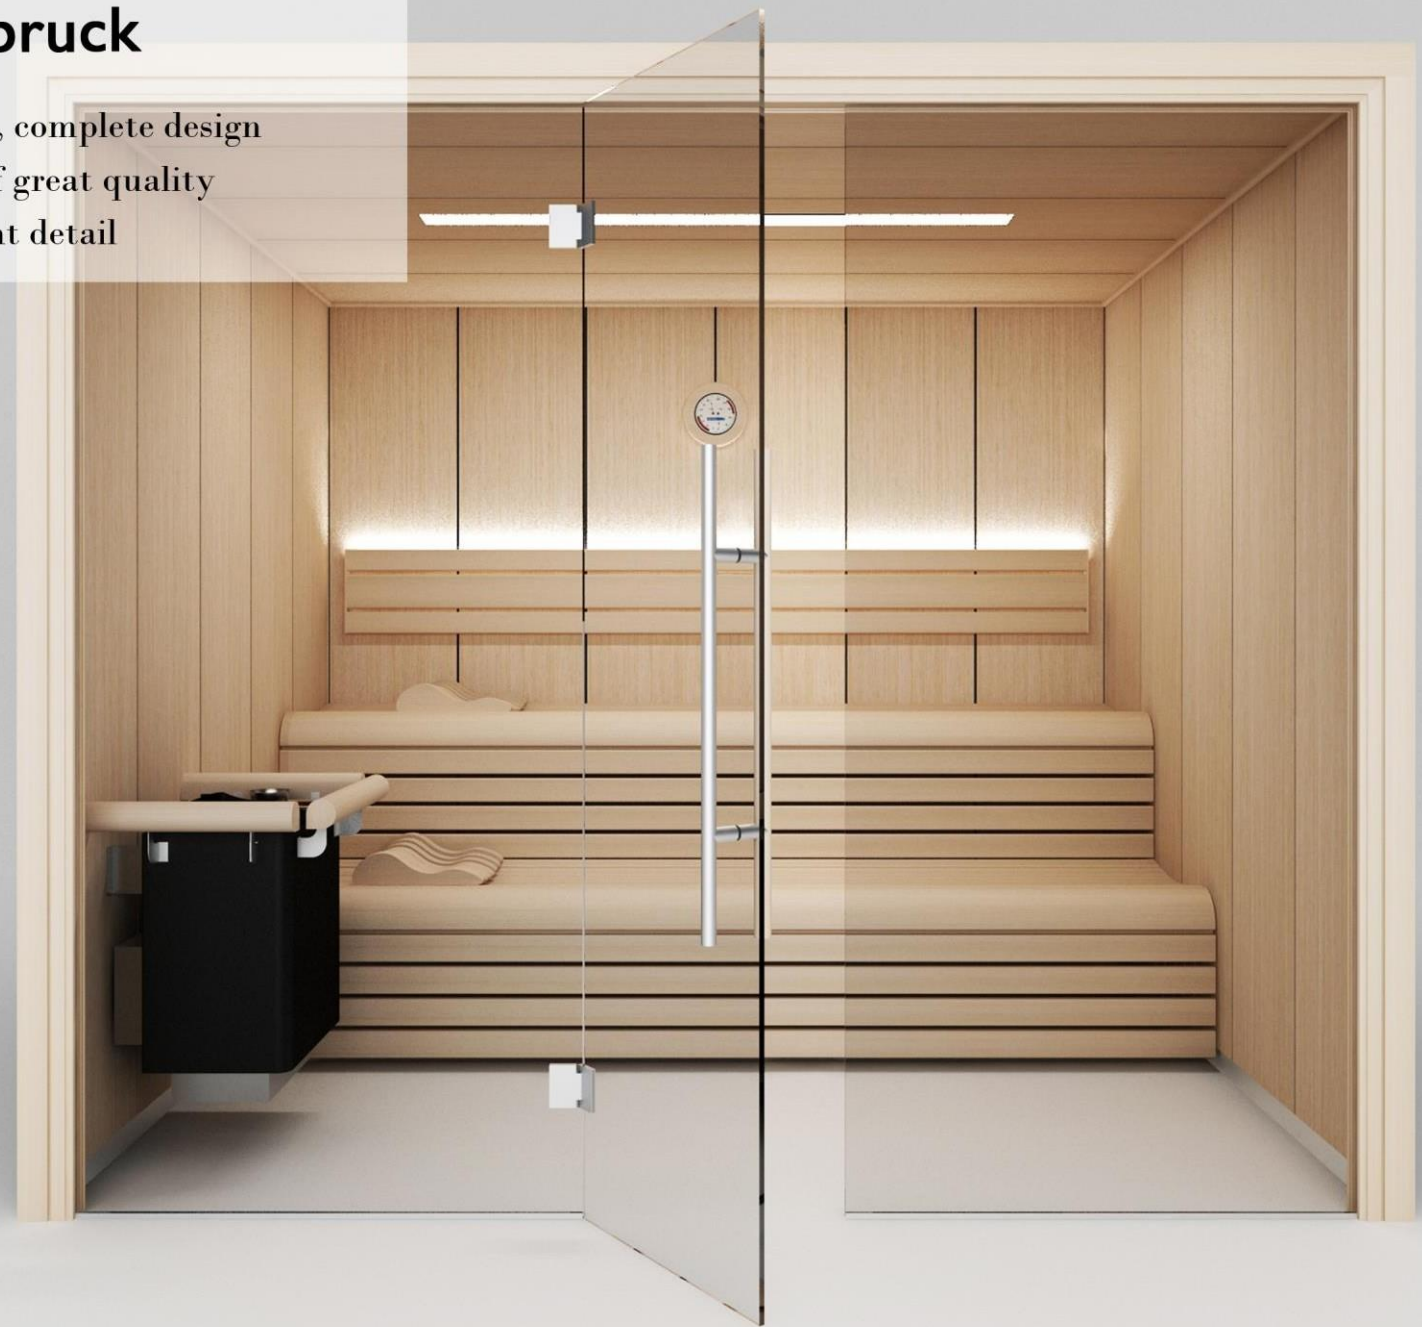

FEEL THE PLEASURE OF BEAUTIFUL DESIGN

| Model 1

Honey

Innovative, beautiful design

Wood of great quality

Excellent detail

- Hemlock plywood panels
- Benches of Thermo Aspen
- Secured transparent glass
- Exclusive sauna heater
- LED light

| Model 2

Bella

Creative design

Wood of great quality

Elegant detail

- Hemlock plywood wall panels
- Curved decorative elements of Thermo Aspen
- Benches of Thermo Aspen
- Aromatherapy
- LED light
- Secured transparent glass
- Harvia design heater
- Option for glass ceiling

| Model 3

Innsbruck

Elegant, complete design

Wood of great quality

Excellent detail

- Wide vertical Hemlock panels
- Front of benches, back rests and head rests made from Abachi
- Secured transpered glass
- Ceiling with LED chromotherapy
- Control panel with: temperature regulator, timer to control lighting