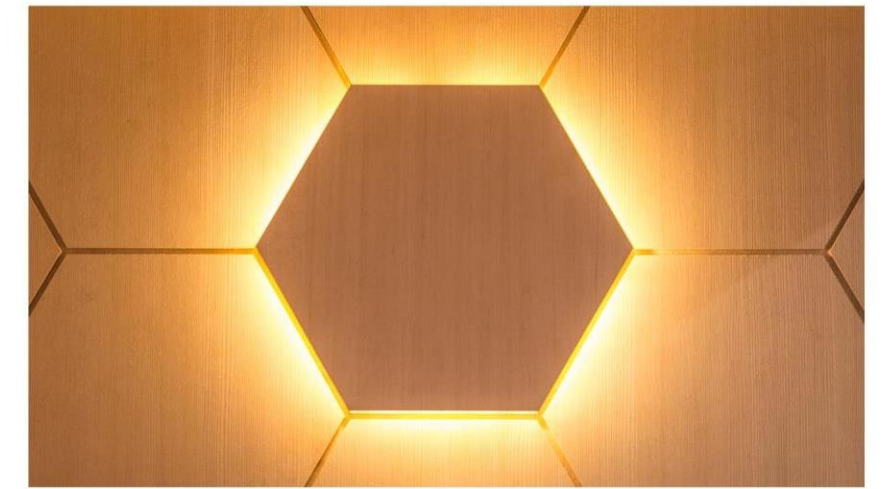

FEEL THE PLEASURE OF BEAUTIFUL DESIGN

| Model 1

Honey

Innovative, beautiful design

Wood of great quality

Excellent detail

- Hemlock plywood panels
- Benches of Thermo Aspen
- Secured transparent glass
- Exclusive sauna heater
- LED light

| Model 3

Innsbruck

Elegant, complete design

Wood of great quality

Excellent detail

- Wide vertical Hemlock panels
- Front of benches, back rests and head rests made from Abachi
- Secured transpered glass
- Ceiling with LED chromotherapy
- Control panel with: temperature regulator, timer to control lighting